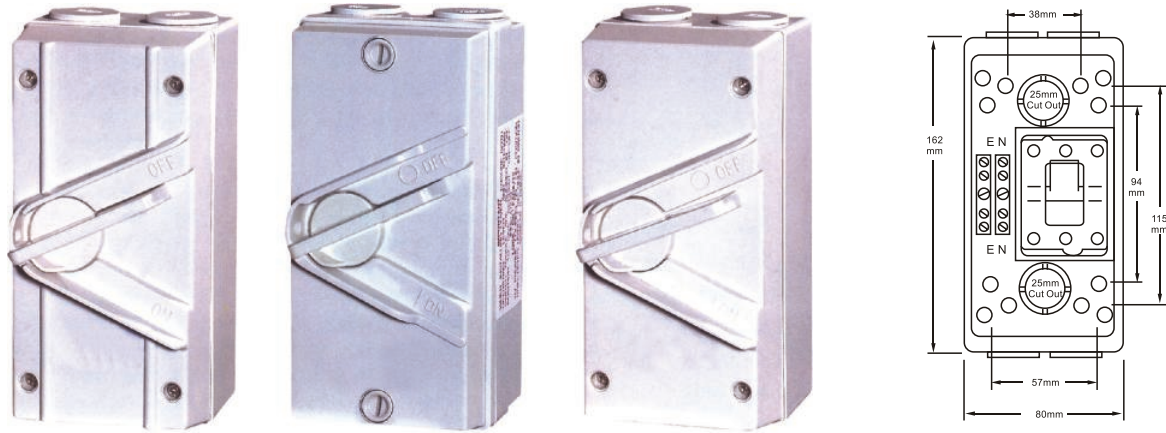

ไอโซเลตติ้งสวิตช์

TO DIN VDE 0623, EN/IEC 60309-2 • Other Voltages and Frequencies Available request

■ Weather protected isolating switches

Products	IP Rtaing	Price.
APK1-20 20A 250V Single pole surface switch. Terminals accommodate 16 mm ² cable. M Rating 200.	56	660.-
APK1-32 35A/63A 250V Single pole. Terminals accommodate 16 mm ² cable. M Rating 220.	56	705.-
APK1-63		745.-

Products	IP Rtaing	Price.
APK3-20 20A 440V Triple pole. Terminals accommodate 16 mm ² cables. M Rating 180.	56	860.-
APK3-33 35A 440V Triple pole. Terminals accommodate 16 mm ² cables. M Rating 180.	56	880.-
APK3-63 55A 440V Triple pole. Terminals accommodate 16 mm ² cables. M Rating 160.	56	935.-
APK4-20 20A 440V Triple pole. Terminals accommodate 16 mm ² cables. M Rating 180.	56	1,055.-
APK4-32 35A 440V Triple pole. Terminals accommodate 16 mm ² cables. M Rating 180.	56	1,100.-
APK4-63 55A 440V Triple pole. Terminals accommodate 16 mm ² cables. M Rating 160.	56	1,155.-
APK3-32CE 55A 440V Triple pole. With 32mm conduit entry at each end Terminals accommodate 16 mm ² cables. M Rating 160.	56	-
APK3-32CE 63A 440V Triple pole. With 32mm conduit entry at each end Terminals accommodate 16 mm ² cables. M Rating 160.	56	-
APK3-80-CE 80A 440V Triple pole. With 32mm conduit entry at each end Terminals accommodate 16 mm ² cables. M Rating 150.	56	-