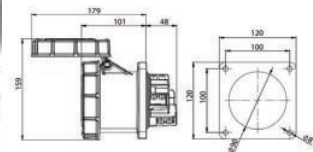

INDUSTRIAL SOCKET - PANEL SOCKET

ปลั๊กตัวเมียฝั่งหน้าตรง IP67