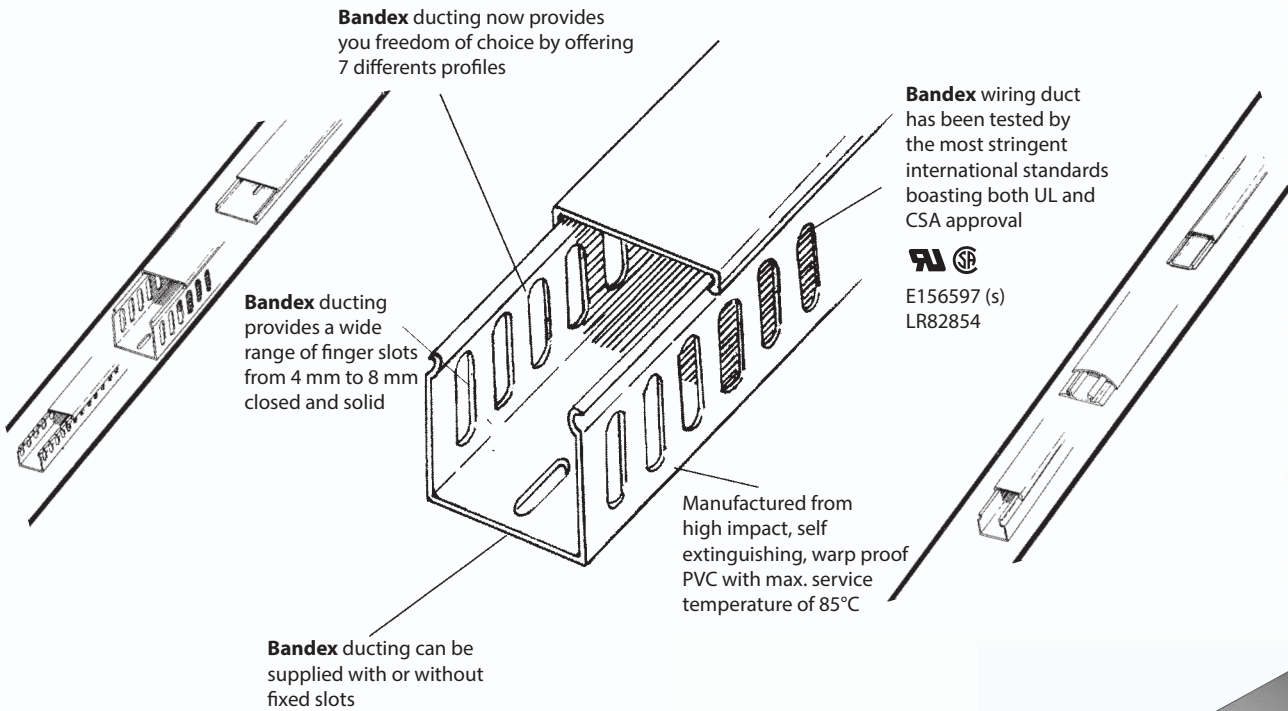

BANDEX WIRING DUCT

สายร้อยท่อ

COLOR : GRAY (สีเทา)

Dimension W x H (mm.)	No. of packing	Item no.		Price
		Slotted : 0	Length 2 m.	
25 x 30	72		WD-2530-0	175.-
25 x 40	56		WD-2540-0	205.-
25 x 60	60		WD-2560-0	240.-
30 x 30	70		WD-3030-0	185.-
33 x 40	46		WD-3340-0	240.-
40 x 40	38		WD-4040-0	250.-
40 x 60	28		WD-4060-0	330.-
40 x 80	56		WD-4080-0	360.-
60 x 40	26		WD-6040-0	330.-
60 x 60	18		WD-6060-0	340.-
60 x 80	20		WD-6080-0	680.-
80 x 60	20		WD-8060-0	396.-
80 x 80	16		WD-8080-0	680.-
100 x 60	16		WD-10060-0	680.-
100 x 100	10		WD-100100-0	1,420.-

COLOR : WHITE (สีขาว)

Dimension W x H (mm.)	No. of packing	Item no.		Price
		Slotted : 0	Length 2 m.	
25 x 30	72		WD-2530-0	175.-
40 x 40	38		WD-4040-0	250.-
50 x 50	26		WD-5050-0	310.-
60 x 60	18		WD-6060-0	340.-
60 x 80	20		WD-6080-0	680.-
75 x 40	32		WD-7540-0	394.-
100 x 40	36		WD-10040-0	506.-
100 x 60	30		WD-10060-0	680.-

■ TC family wire channel is suitable in the use of wires distribution inside the complete set electrical control equipment and various high and low voltage distributors.